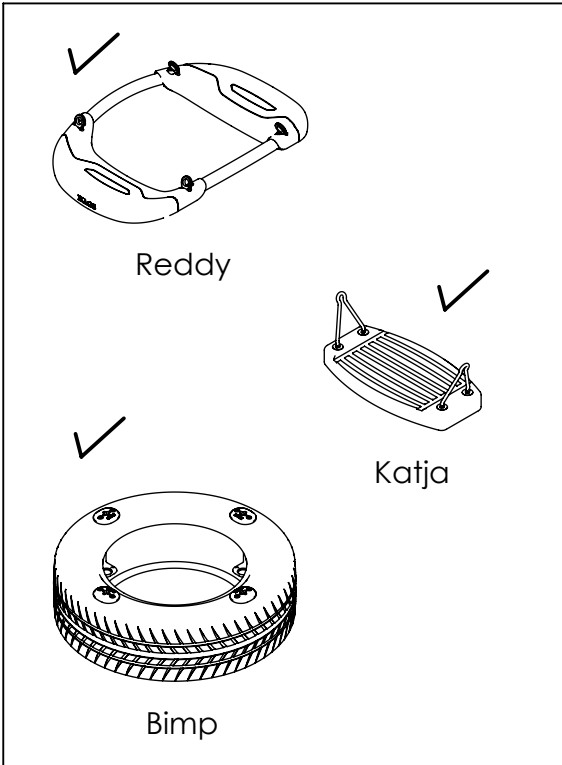

HAGS ANEBY, SWEDEN
+46(0)380-47300
www.hags.com

Tango. For other swings
MASW44518
5 (5)

2016-02-19 | 2