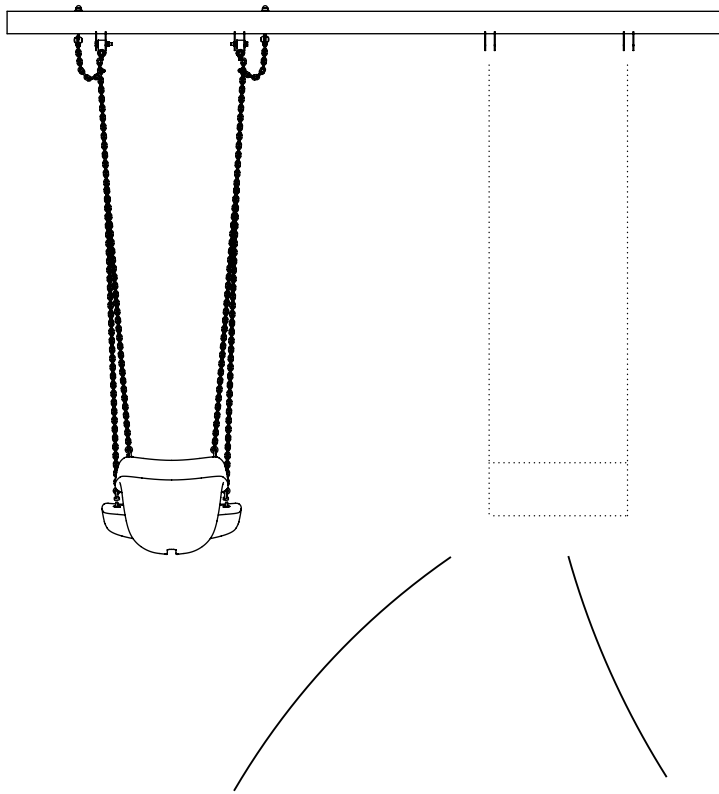

HAGS ANEBY, SWEDEN
+46(0)380-47300
www.hags.com

Tango. For other swings
MASW44518
5 (5)

2016-02-19 | 2