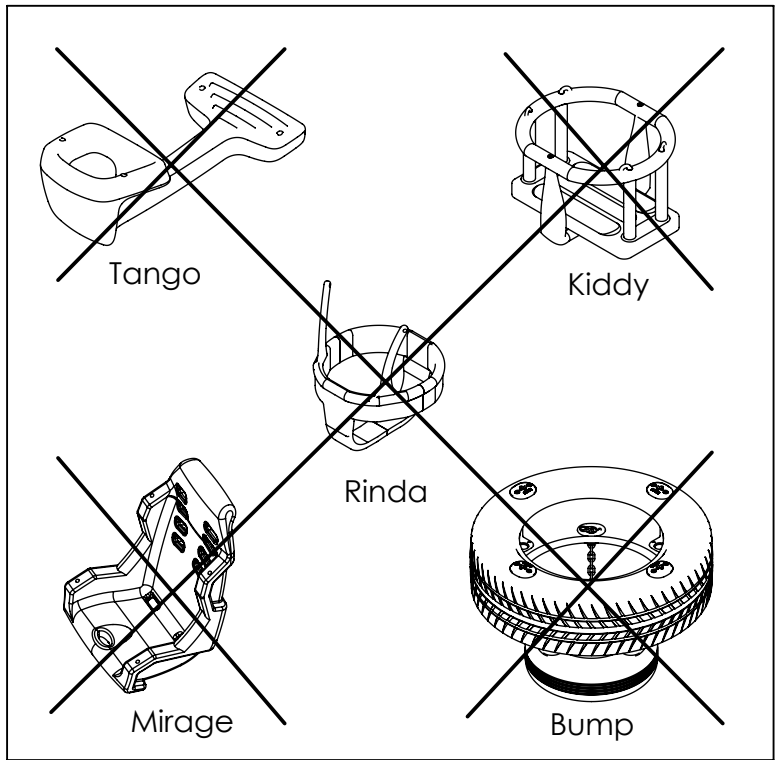

HAGS ANEBY, SWEDEN
+46(0)380-47300
www.hags.com

Tango. For other swings
MASW44518
5 (5)

2016-02-19 | 2